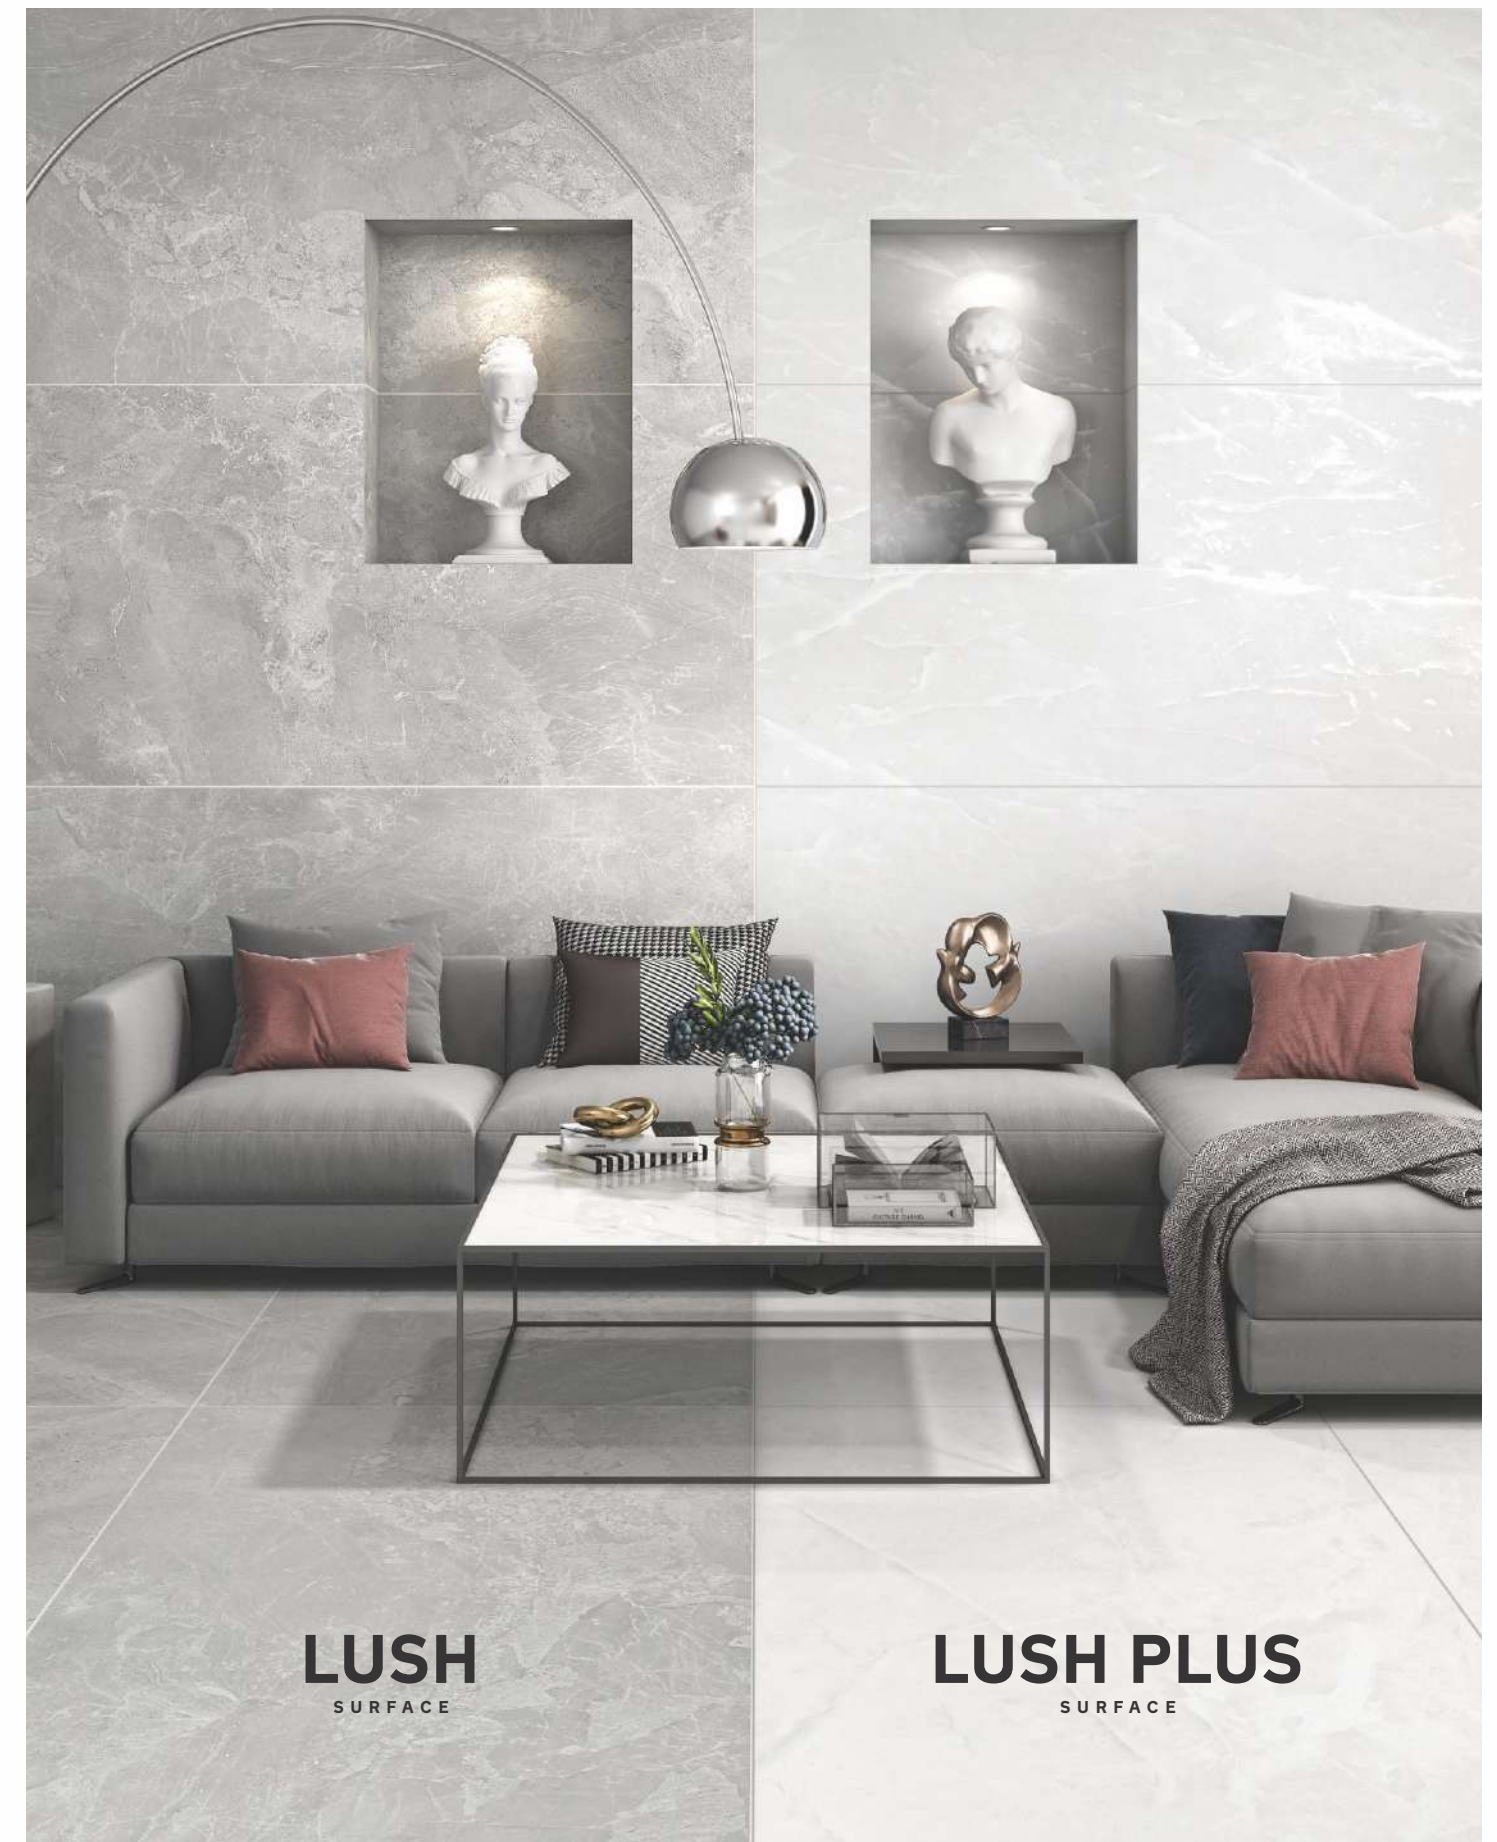

The Finest Surfaces Lush & Lush Plus from Colortile

Redefining the art and craft of the innovative Lush and Lush Plus finishes from the house of Colortile that artistically amalgamates the best of its multiple finishes into a singular ceramic marvel that is exceptional to sight and touch.

The premium finishes are a result of incessant research and development to offer luxury and functionality in equal measures. The Lush finish is an experience in itself - with a matt feel and glowing ambiance melding the aesthetics of the glossy surface and the practicality of the matt surface in one.

The Lush Plus finish is the essence of class and perfection with the artisanal luxury of carving details glowing and striking in the Lush surface taking surface experience to another level and setting a benchmark in the ceramic industry altogether. Both exclusive finishes are available in magnificent 800x1600mm and 600x1200mm size slabs.

Lush & Lush Plus Surface