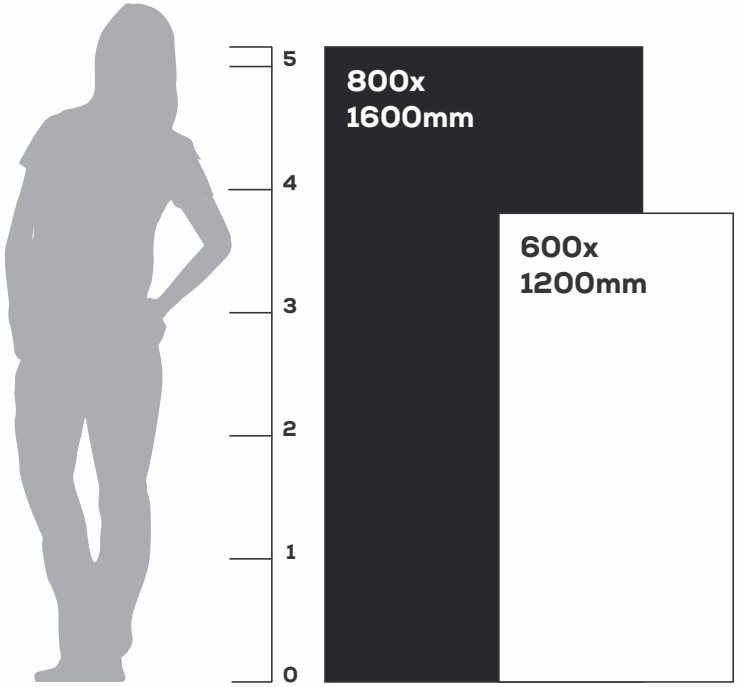

Create class-apart impressions with our dynamic and magnificent surfaces that provides distinctive characteristics to your space with its uniqueness.

Elevate your space with our stunning 800x1600mm surfaces, exuding timeless beauty and effortless elegance. Each piece inspires with its classic allure and natural charm, setting a standard of excellence. Radiate your space with the monumental structures of time and grace with our surfaces.