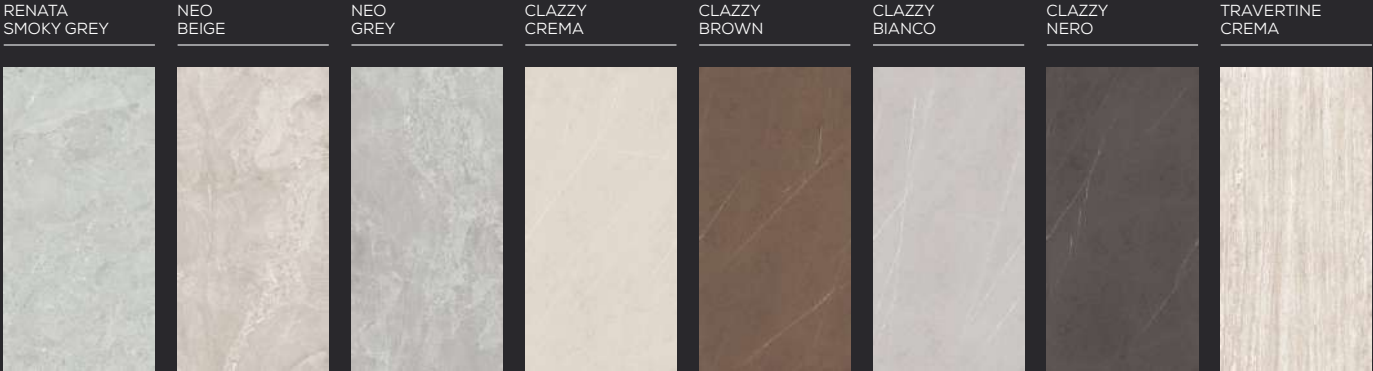

LUSH

SURFACE

800x1600mm