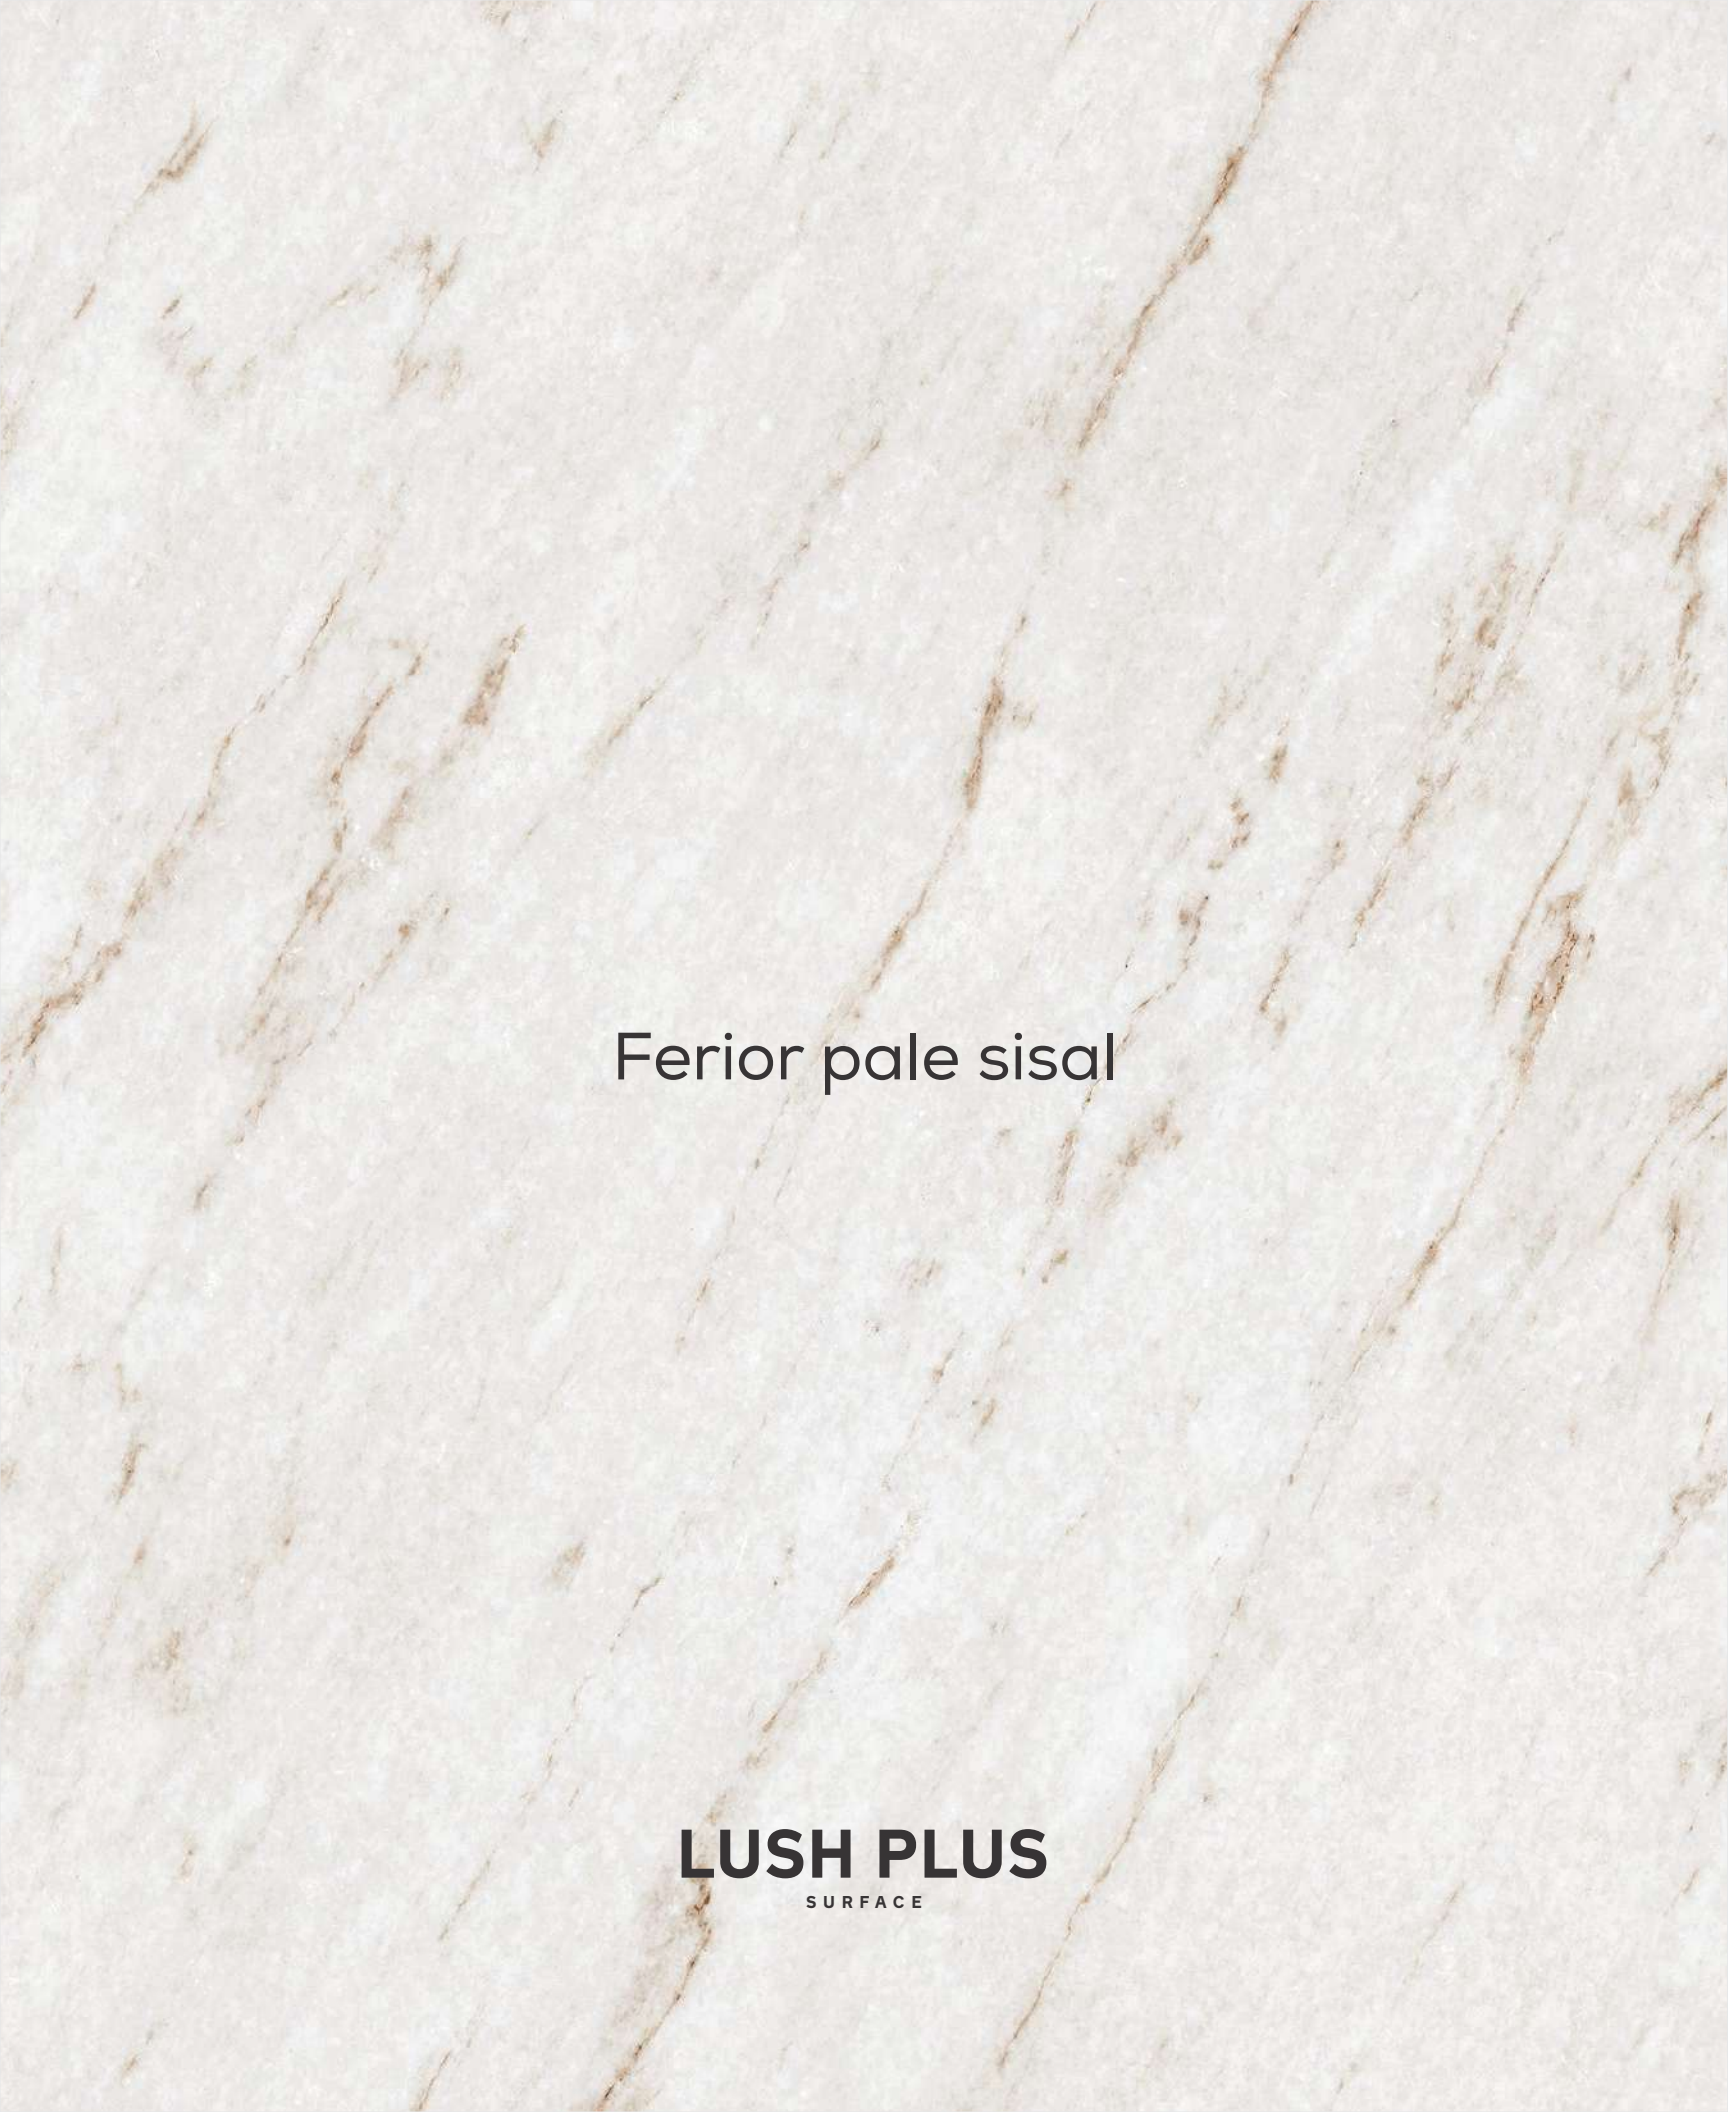

Ferior pale sisal

LUSH PLUS
SURFACE

FERIOR PALE SISAL

4 - Random Faces