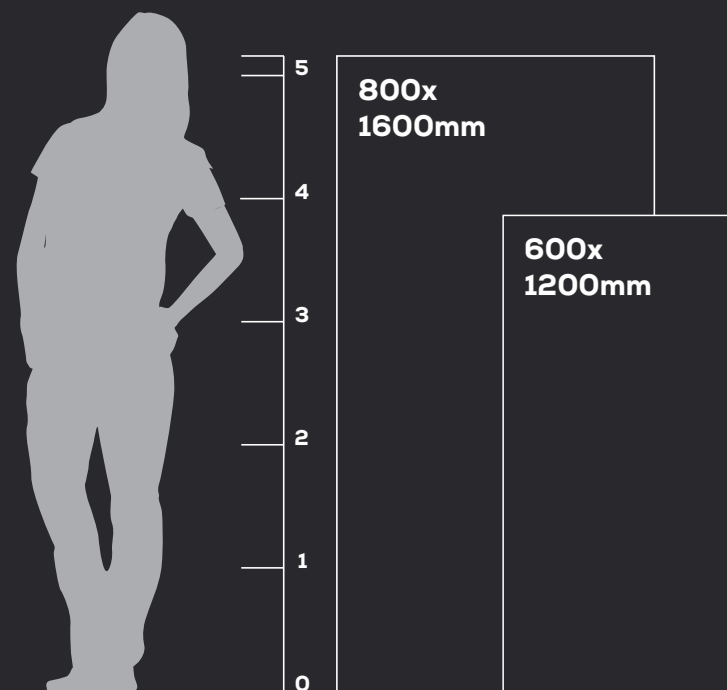

The Lush Plus finish is the essence of class and perfection with the artisanal luxury of carving details glowing and striking in the Lush surface taking surface experience to another level and setting a benchmark in the ceramic industry altogether. Both exclusive finishes are available in magnificent 800x1600mm and 600x1200mm size slabs.