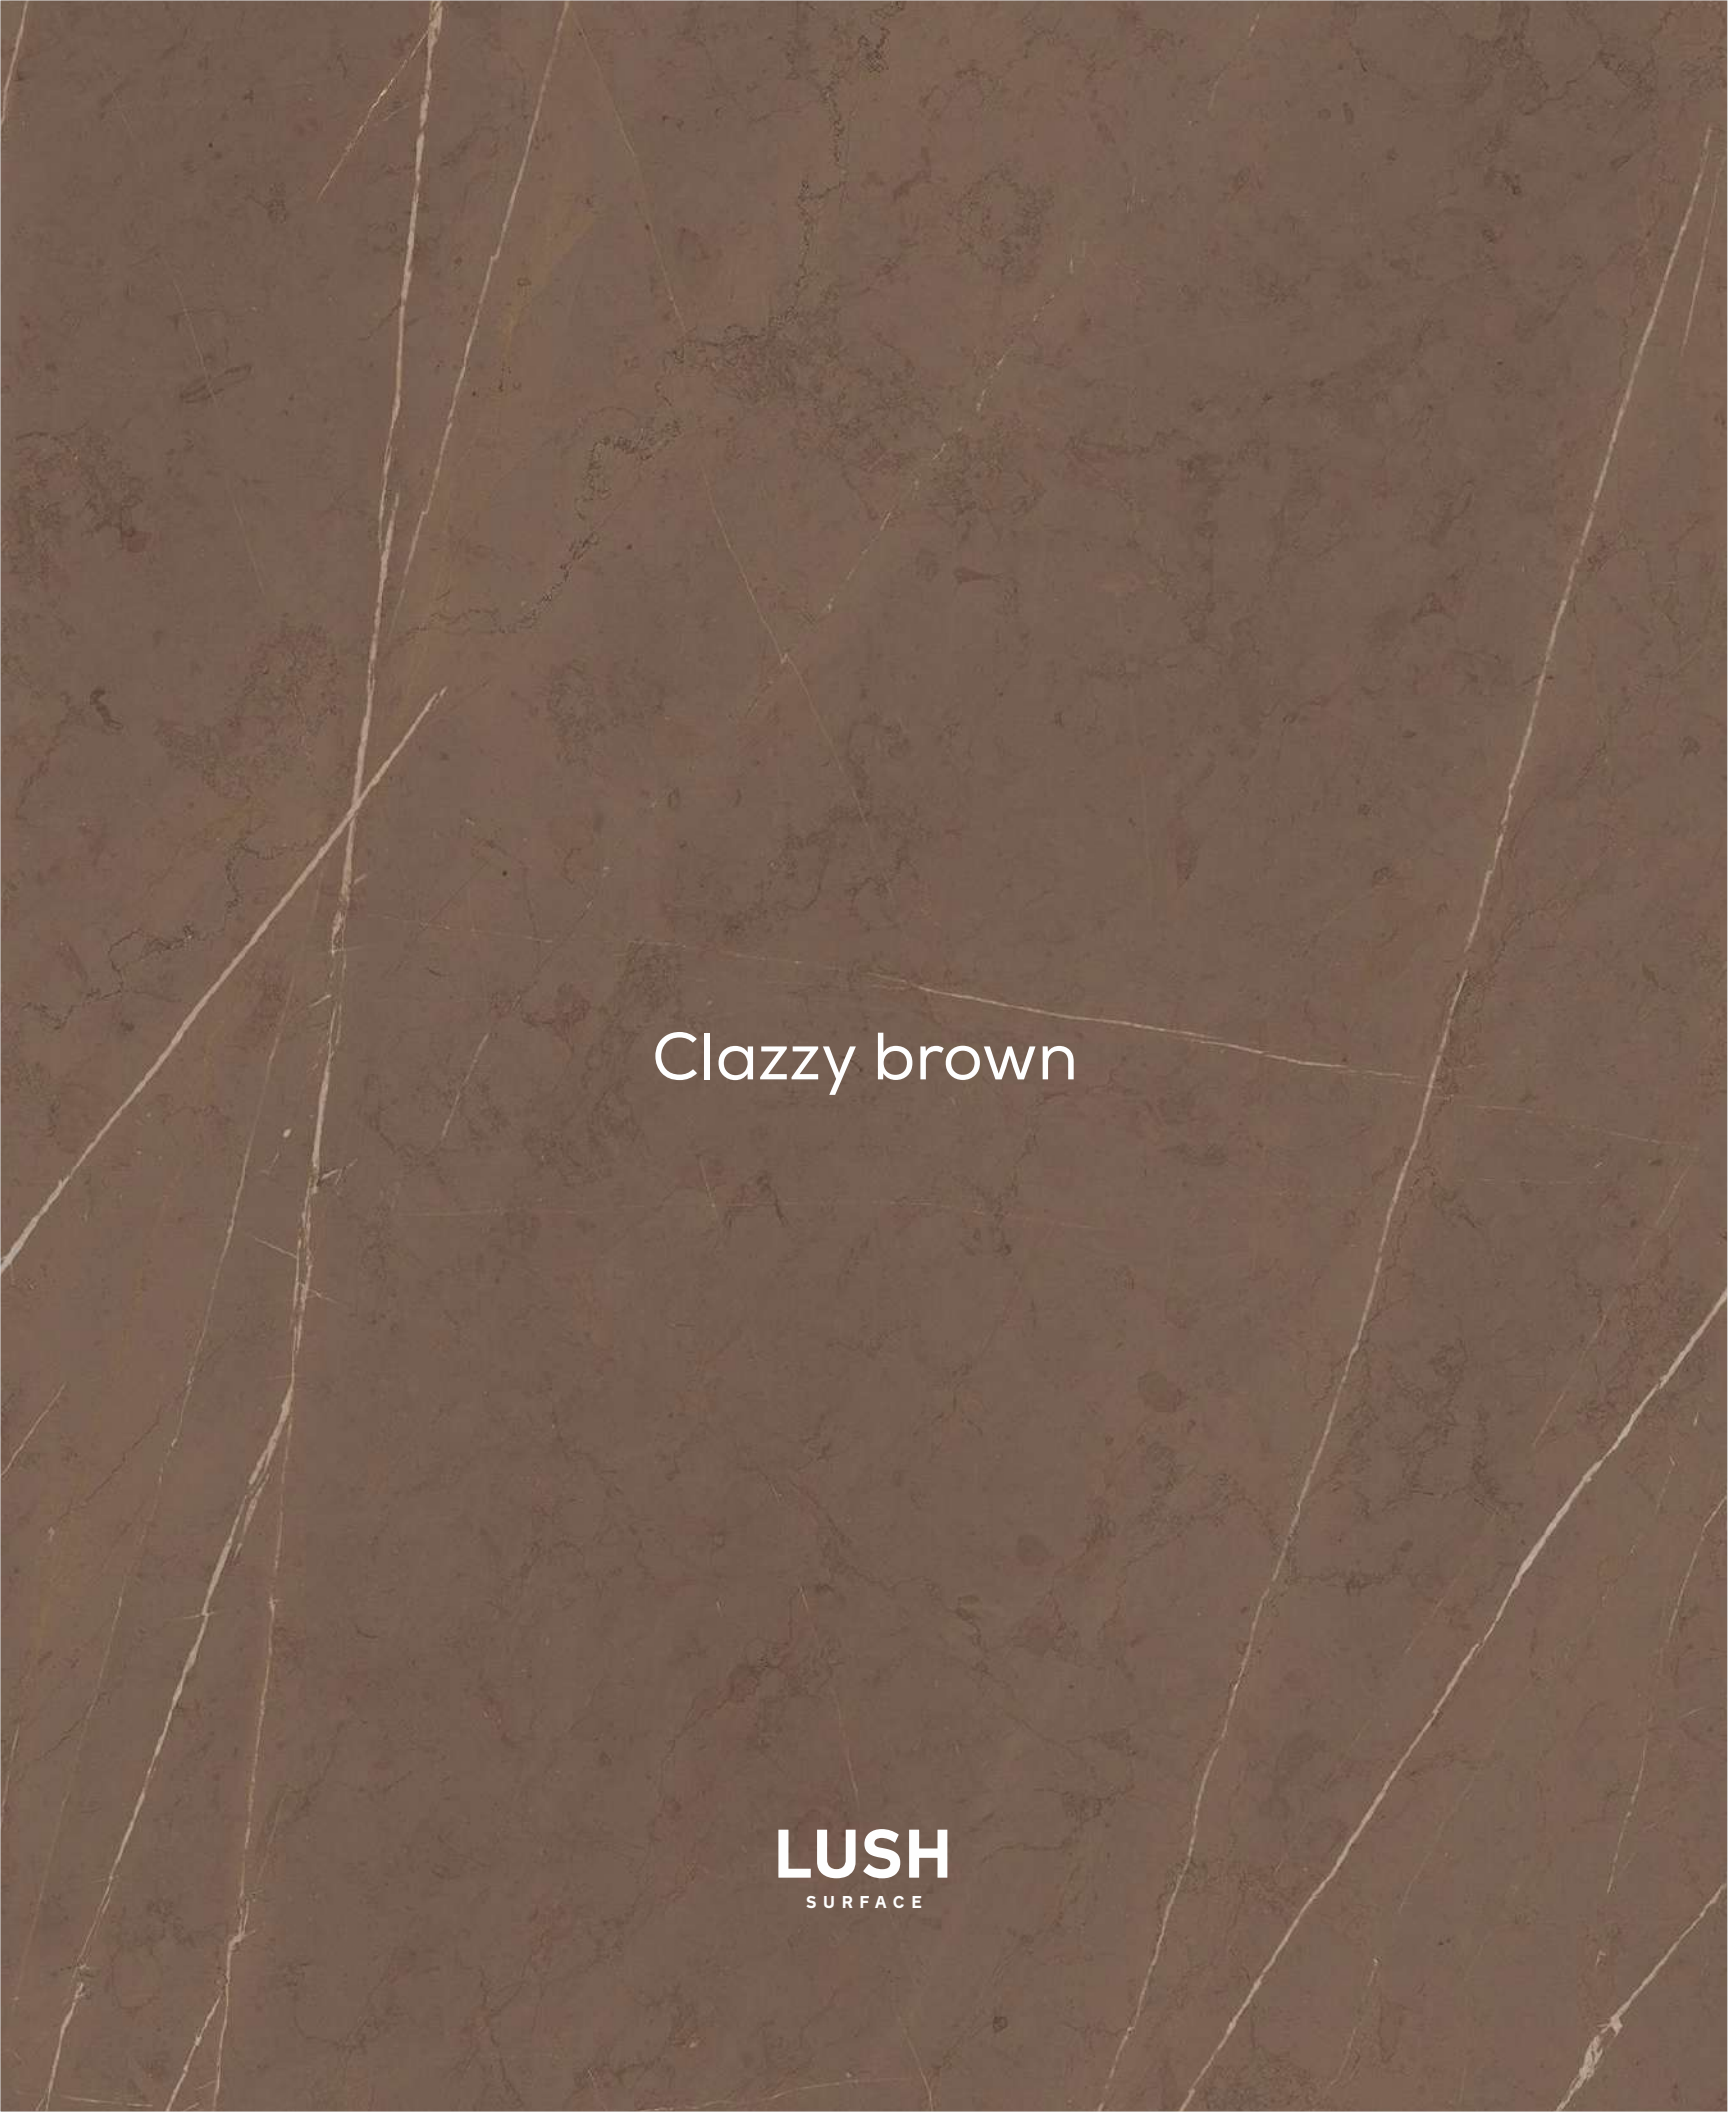

Bedchamber

Clazzy Brown
800x1600mm | Finish - Lush

Clazzy Brown
800x1600mm | Finish - Lush

Click Here

Click for the Index

Clazzy brown

LUSH
SURFACE

CLAZZY BROWN