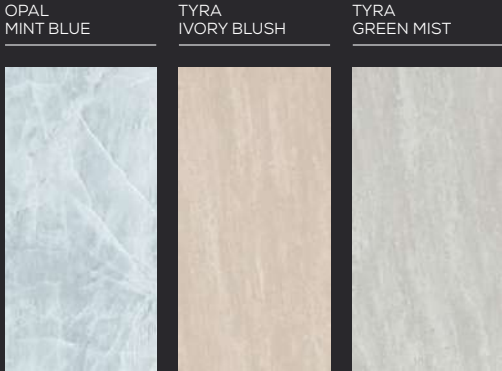

Colorfast

The use of high-pigment ink and ink-preserving agents makes the surfaces retain their color.

Colors

LUSH PLUS

SURFACE

800x1600mm

LUSH

SURFACE