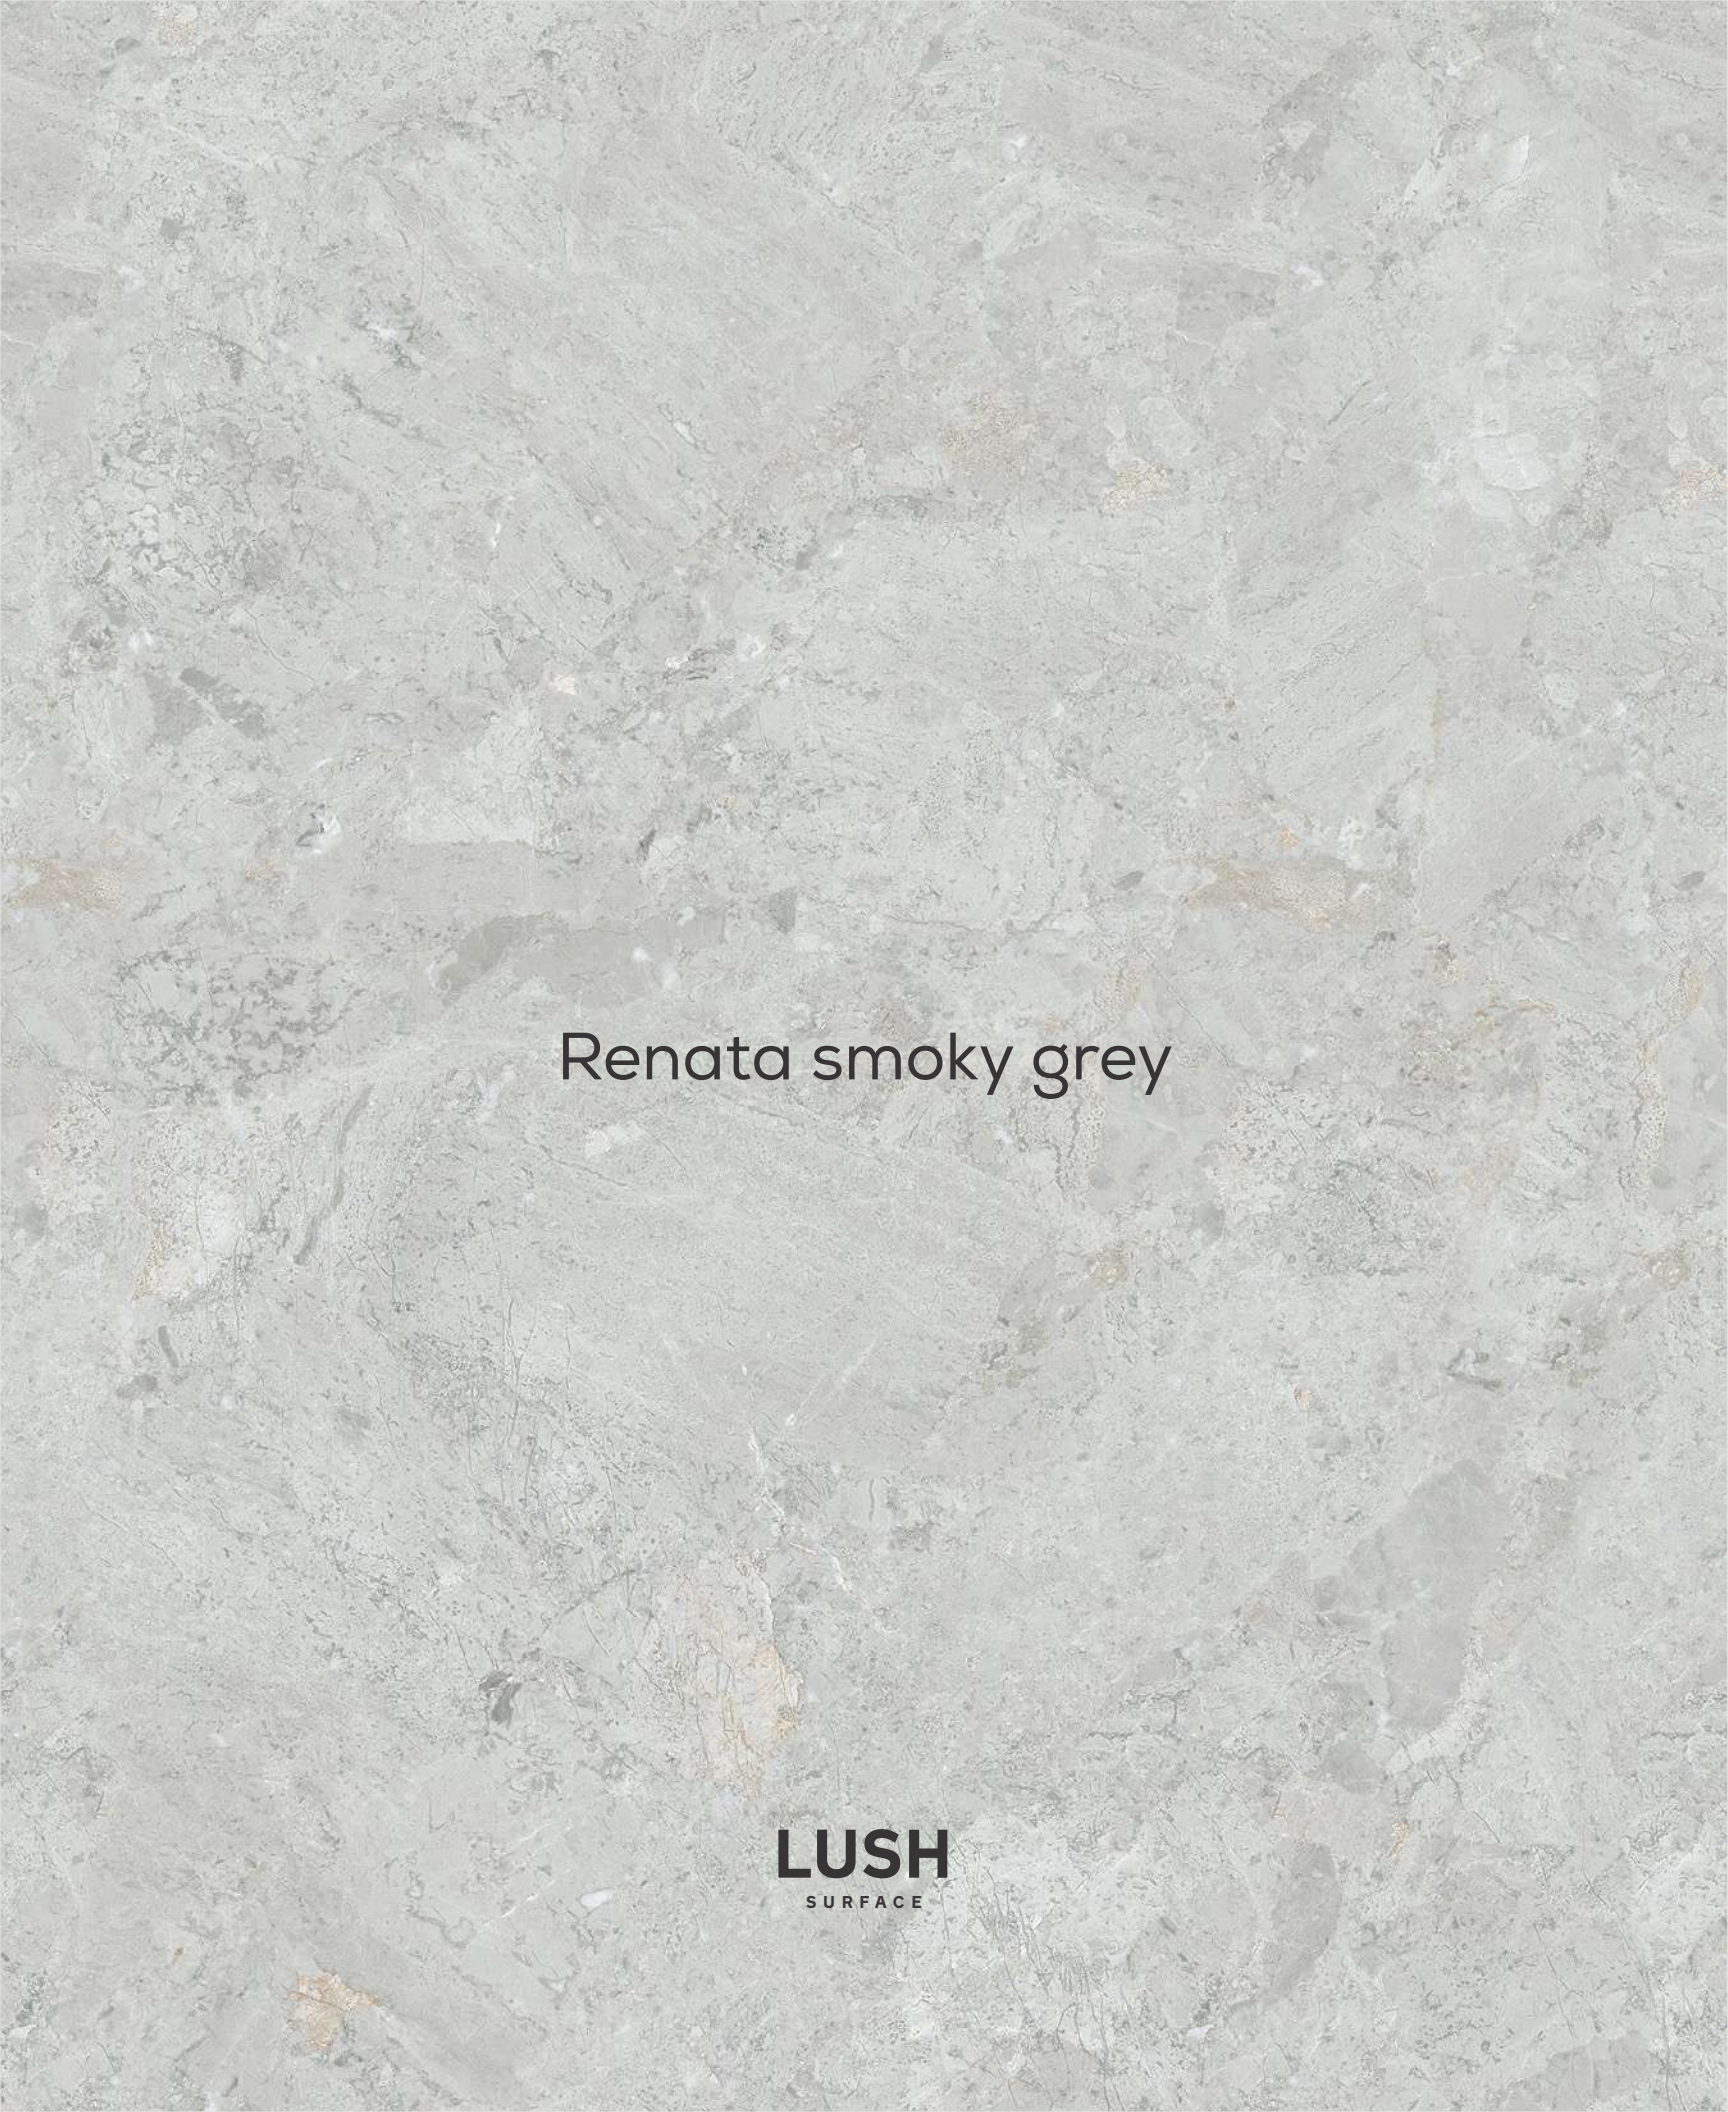

Renata smoky grey

LUSH
SURFACE

RENATA SMOKY GREY

4 - Random Faces