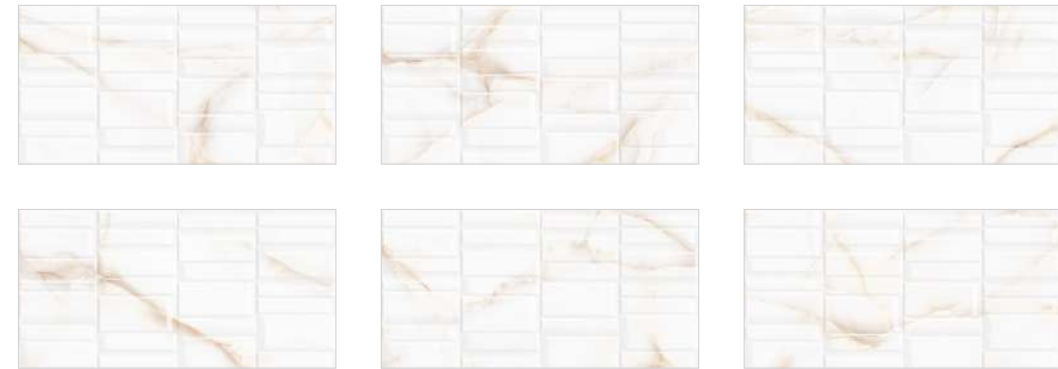

Surface

800x1600mm
Random - 4

600x1200mm
Random - 6

Lush Plus

FORENZ GOLD DECOR

6 - Random Faces

Size

Surface