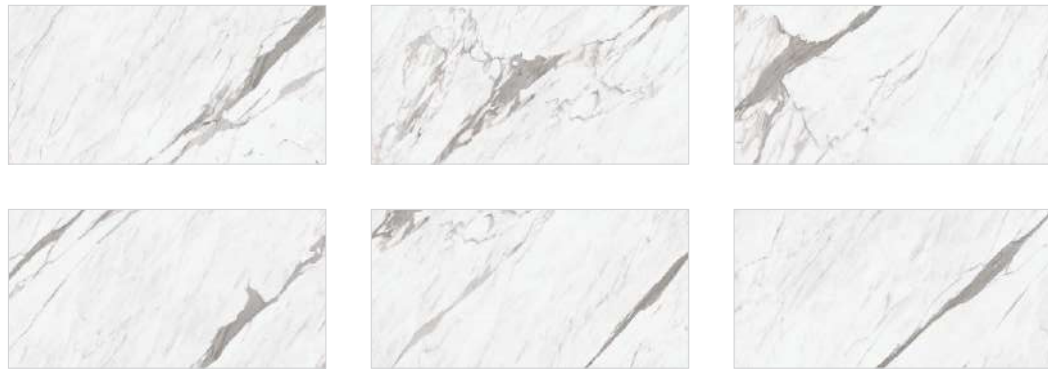

CALACATTA GREY

6 - Random Faces