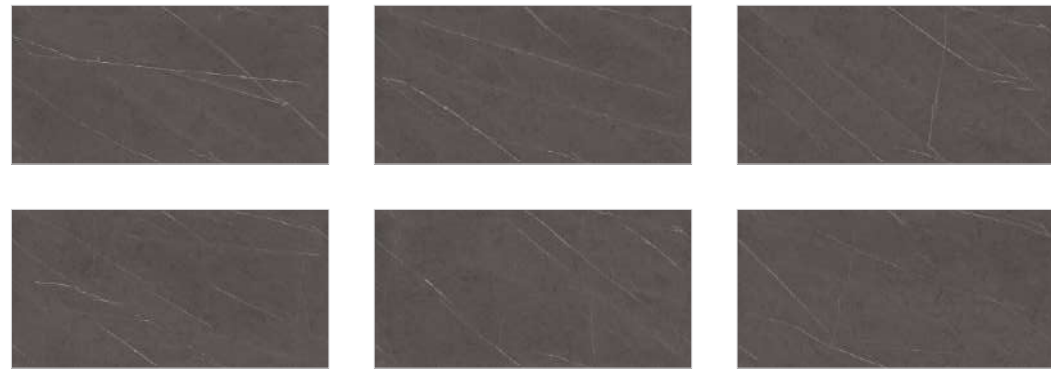

Rejuvenation Area

Clazzy Nero Decor
600x1200mm | Finish - Lush

Clazzy Nero
600x1200mm | Finish - Lush

Click Here

[← Click for the Index](#)

CLAZZY NERO

6 - Random Faces

Sizes