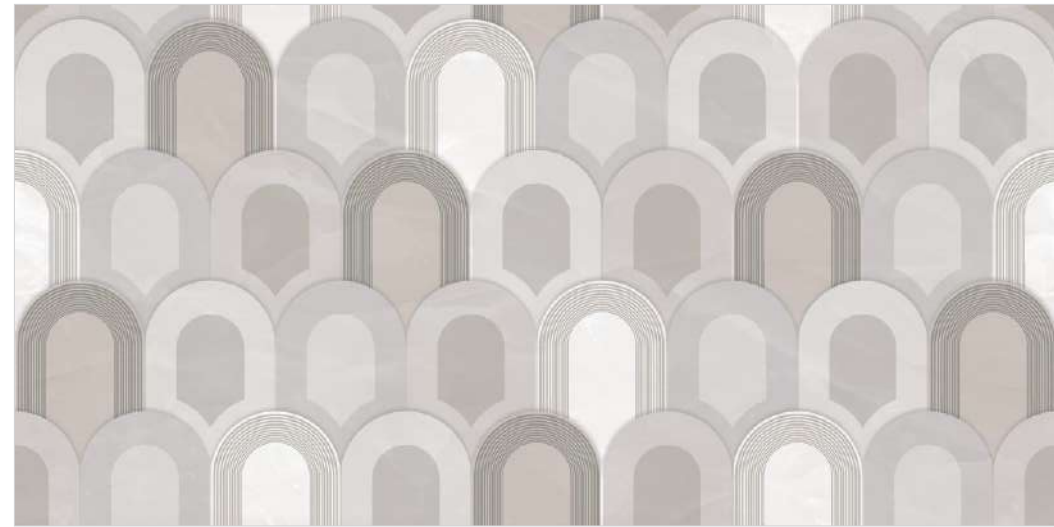

Surface

800x1600mm
Random - 5

600x1200mm
Random - 8

Lush Plus

ONYX ULTRA DECOR

4 - Random Faces

Size

Surface