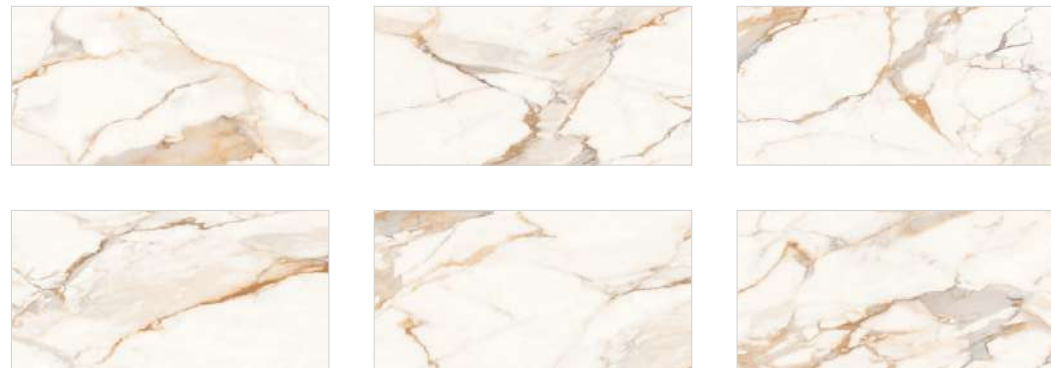

Living Space

Calacatta Bronze Decor
600x1200mm | Finish - Lush Plus

Calacatta Bronze
600x1200mm | Finish - Lush Plus

Click Here

[← Click for the Index](#)

CALACATTA BRONZE

6 - Random Faces

Sizes