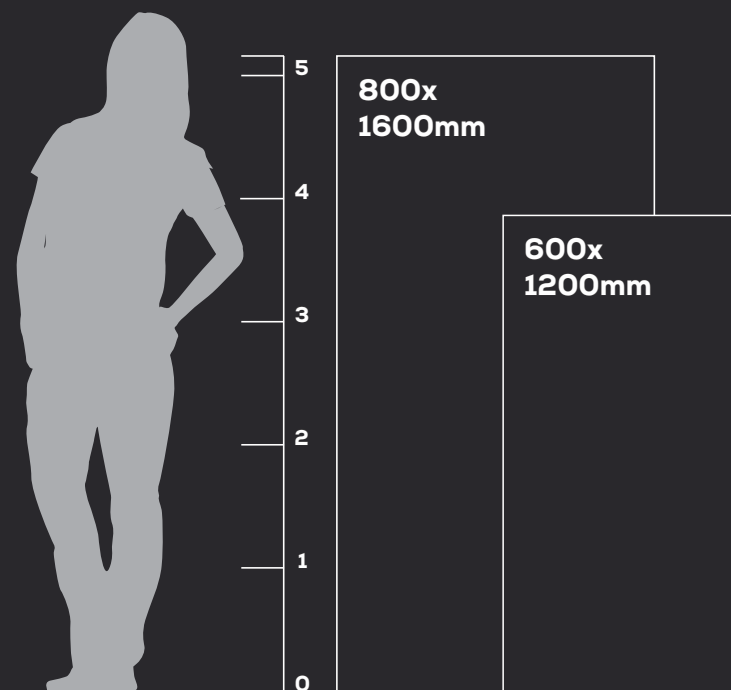

The Lush Plus finish is the essence of class and perfection with the artisanal luxury of carving details glowing and striking in the Lush surface taking surface experience to another level and setting a benchmark in the ceramic industry altogether. Both exclusive finishes are available in magnificent 800x1600mm and 600x1200mm size slabs.