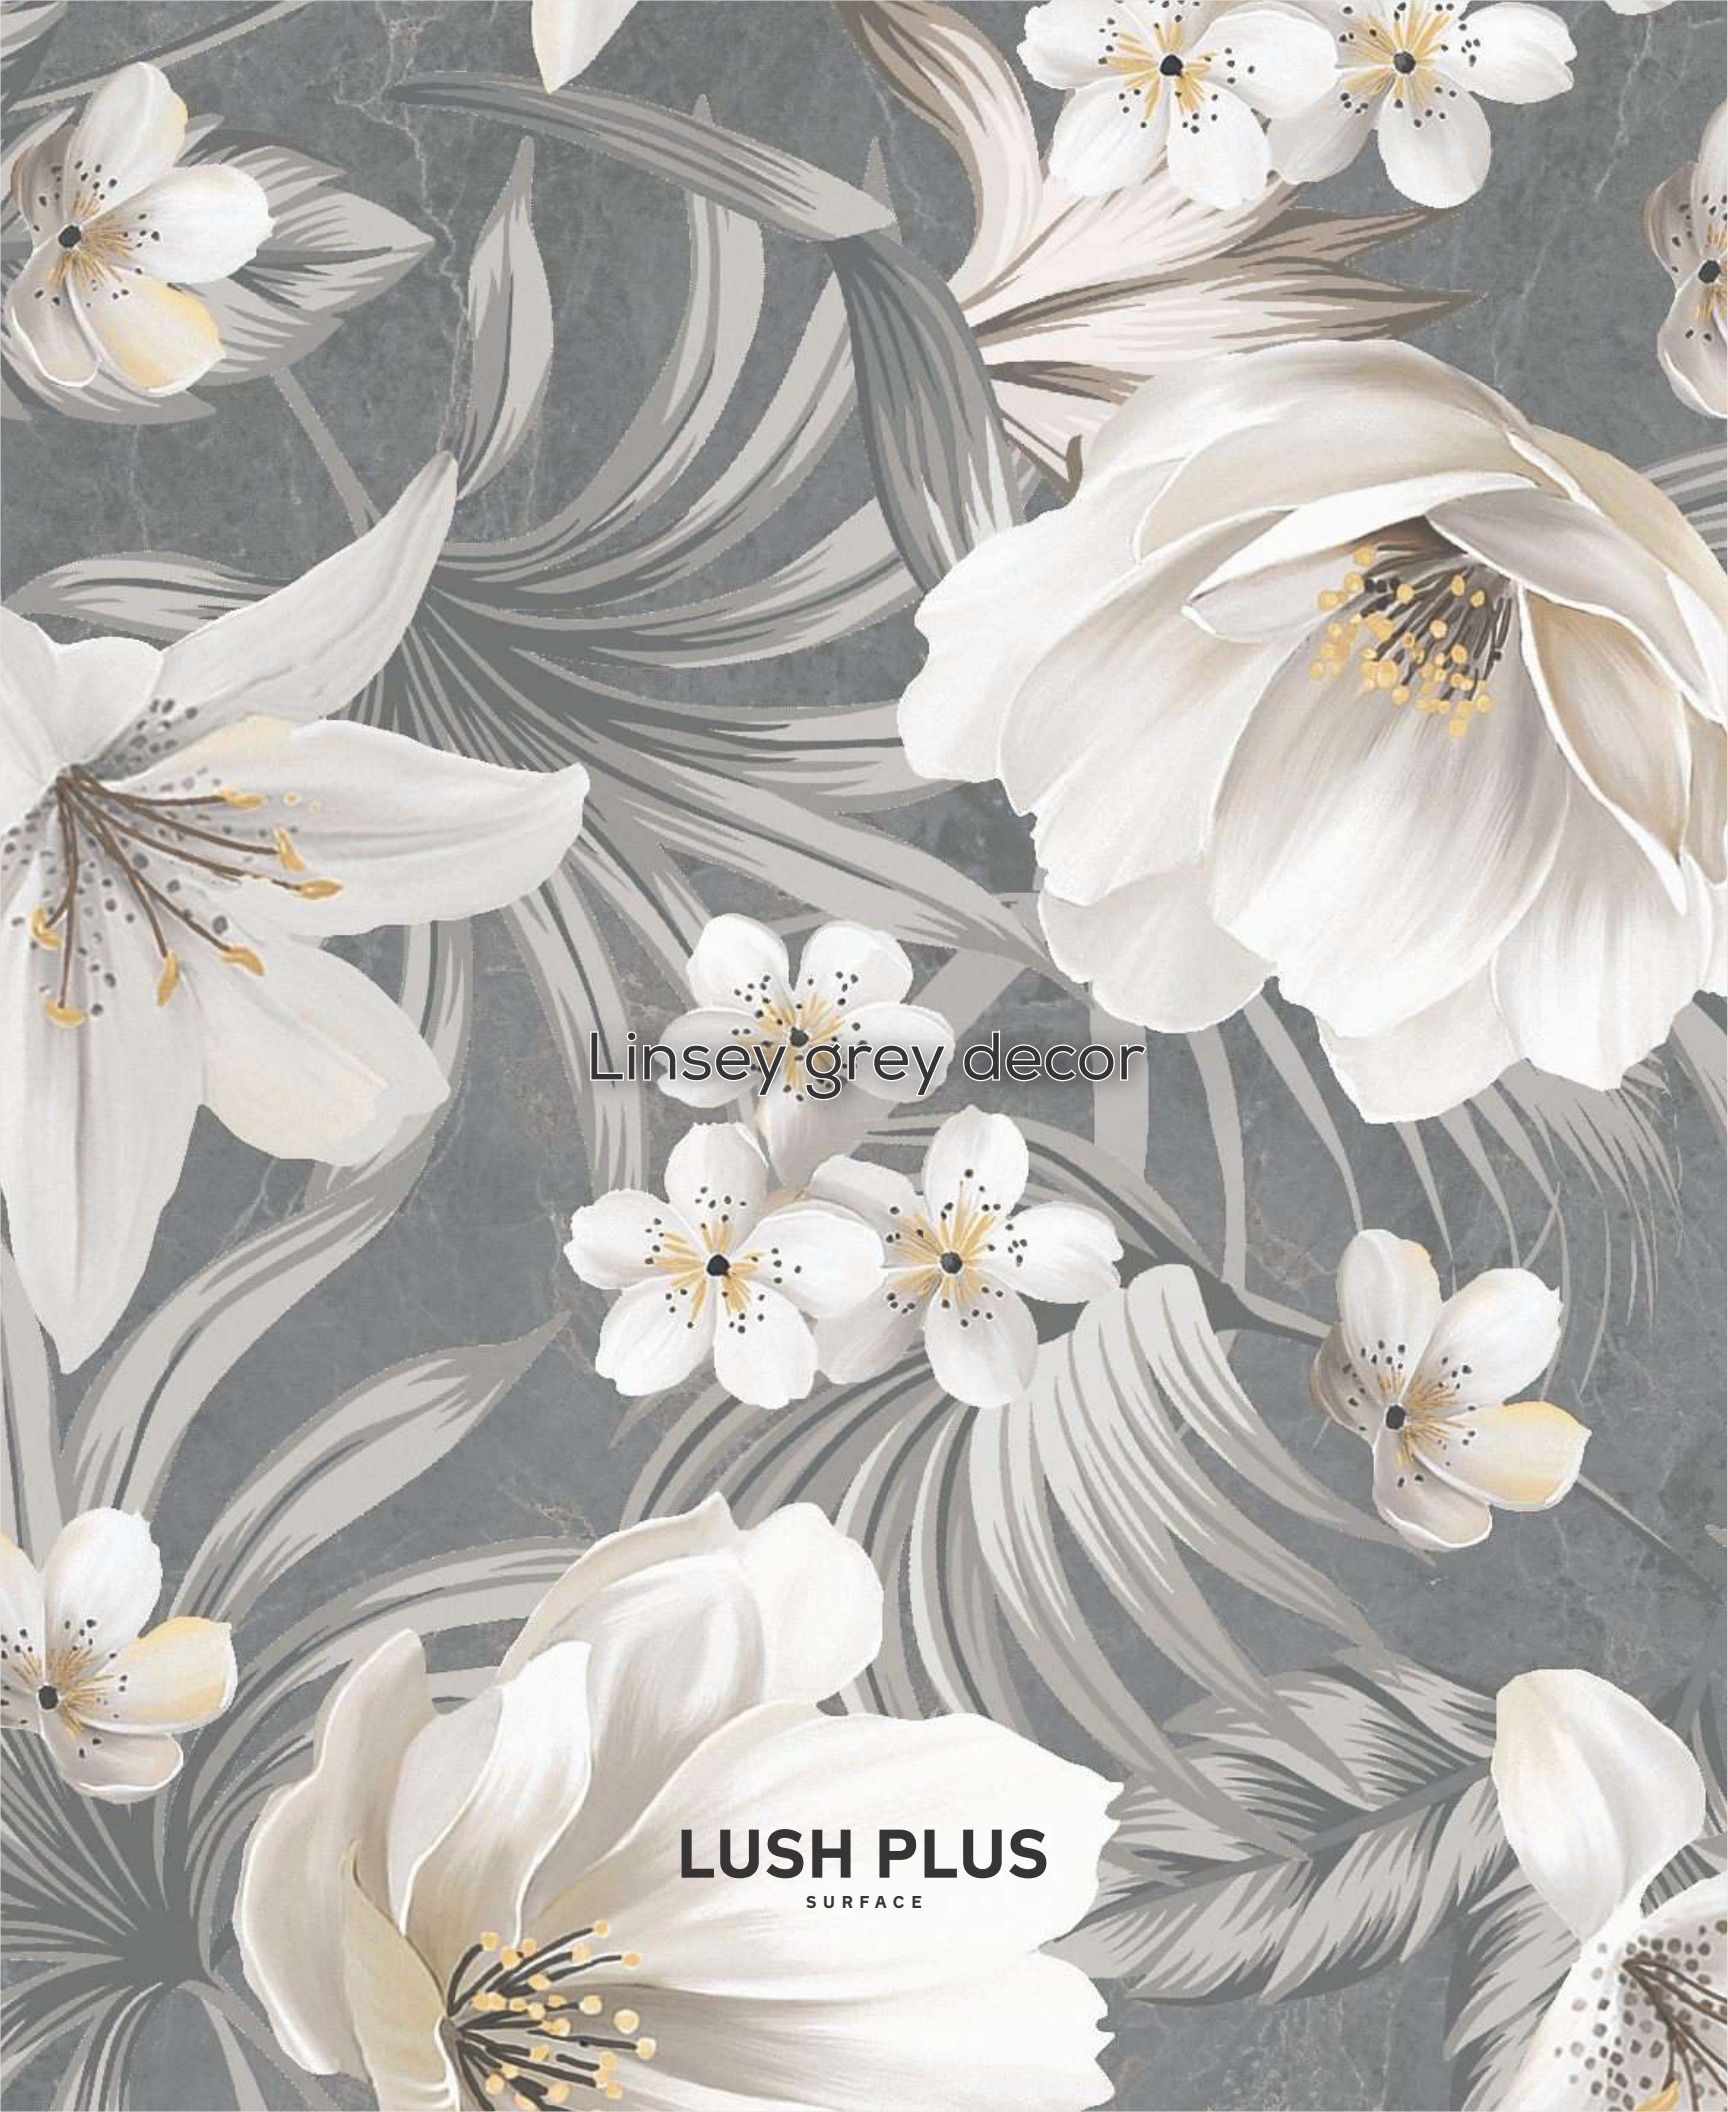

Shower Space

Linsey Bianco & Linsey Grey Decor
600x1200mm | Finish - Lush Plus

Linsey Bianco
600x1200mm | Finish - Lush Plus

Click Here

[← Click for the Index](#)

Linsey grey decor

LUSH PLUS
SURFACE

LINSEY GREY DECOR