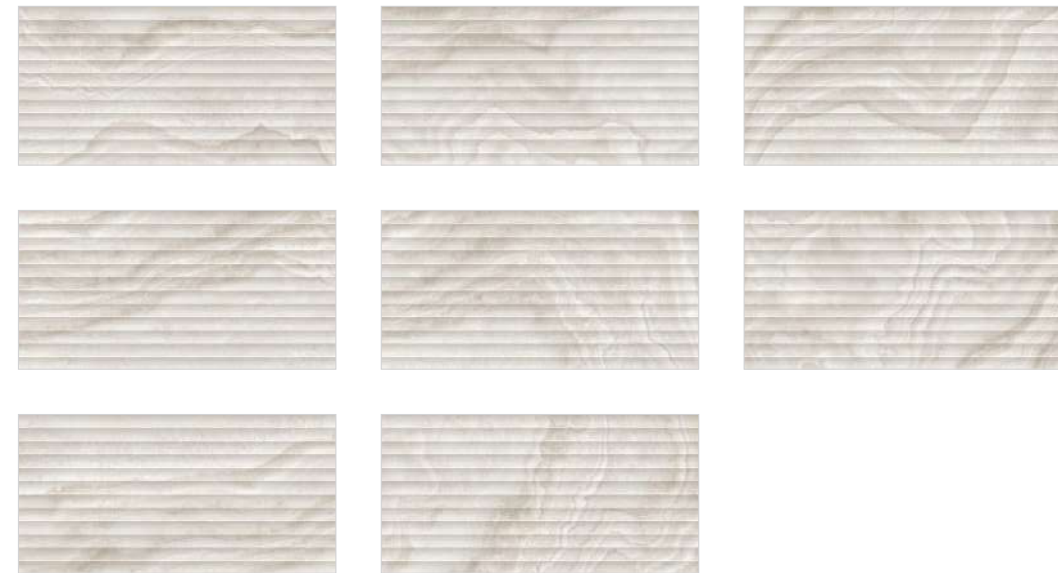

Surface

800x1600mm
Random - 5

600x1200mm
Random - 8

Lush

BELFINO SILVER MINE DECOR

8 - Random Faces

Size

Surface