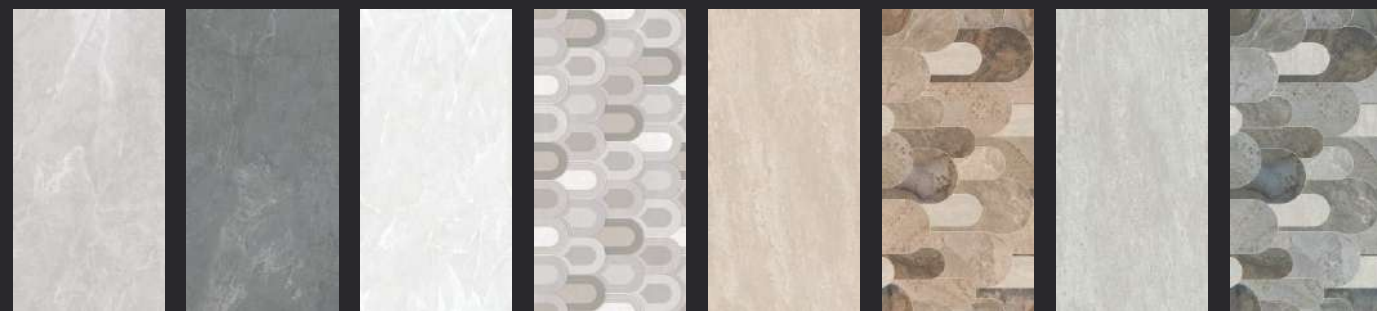

LINSEY BIANCO LINSEY GREY ONYX ULTRA ONYX ULTRA DECOR TYRA IVORY BLUSH TYRA IVORY BLUSH DECOR TYRA GREEN MIST TYRA GREEN MIST DECOR