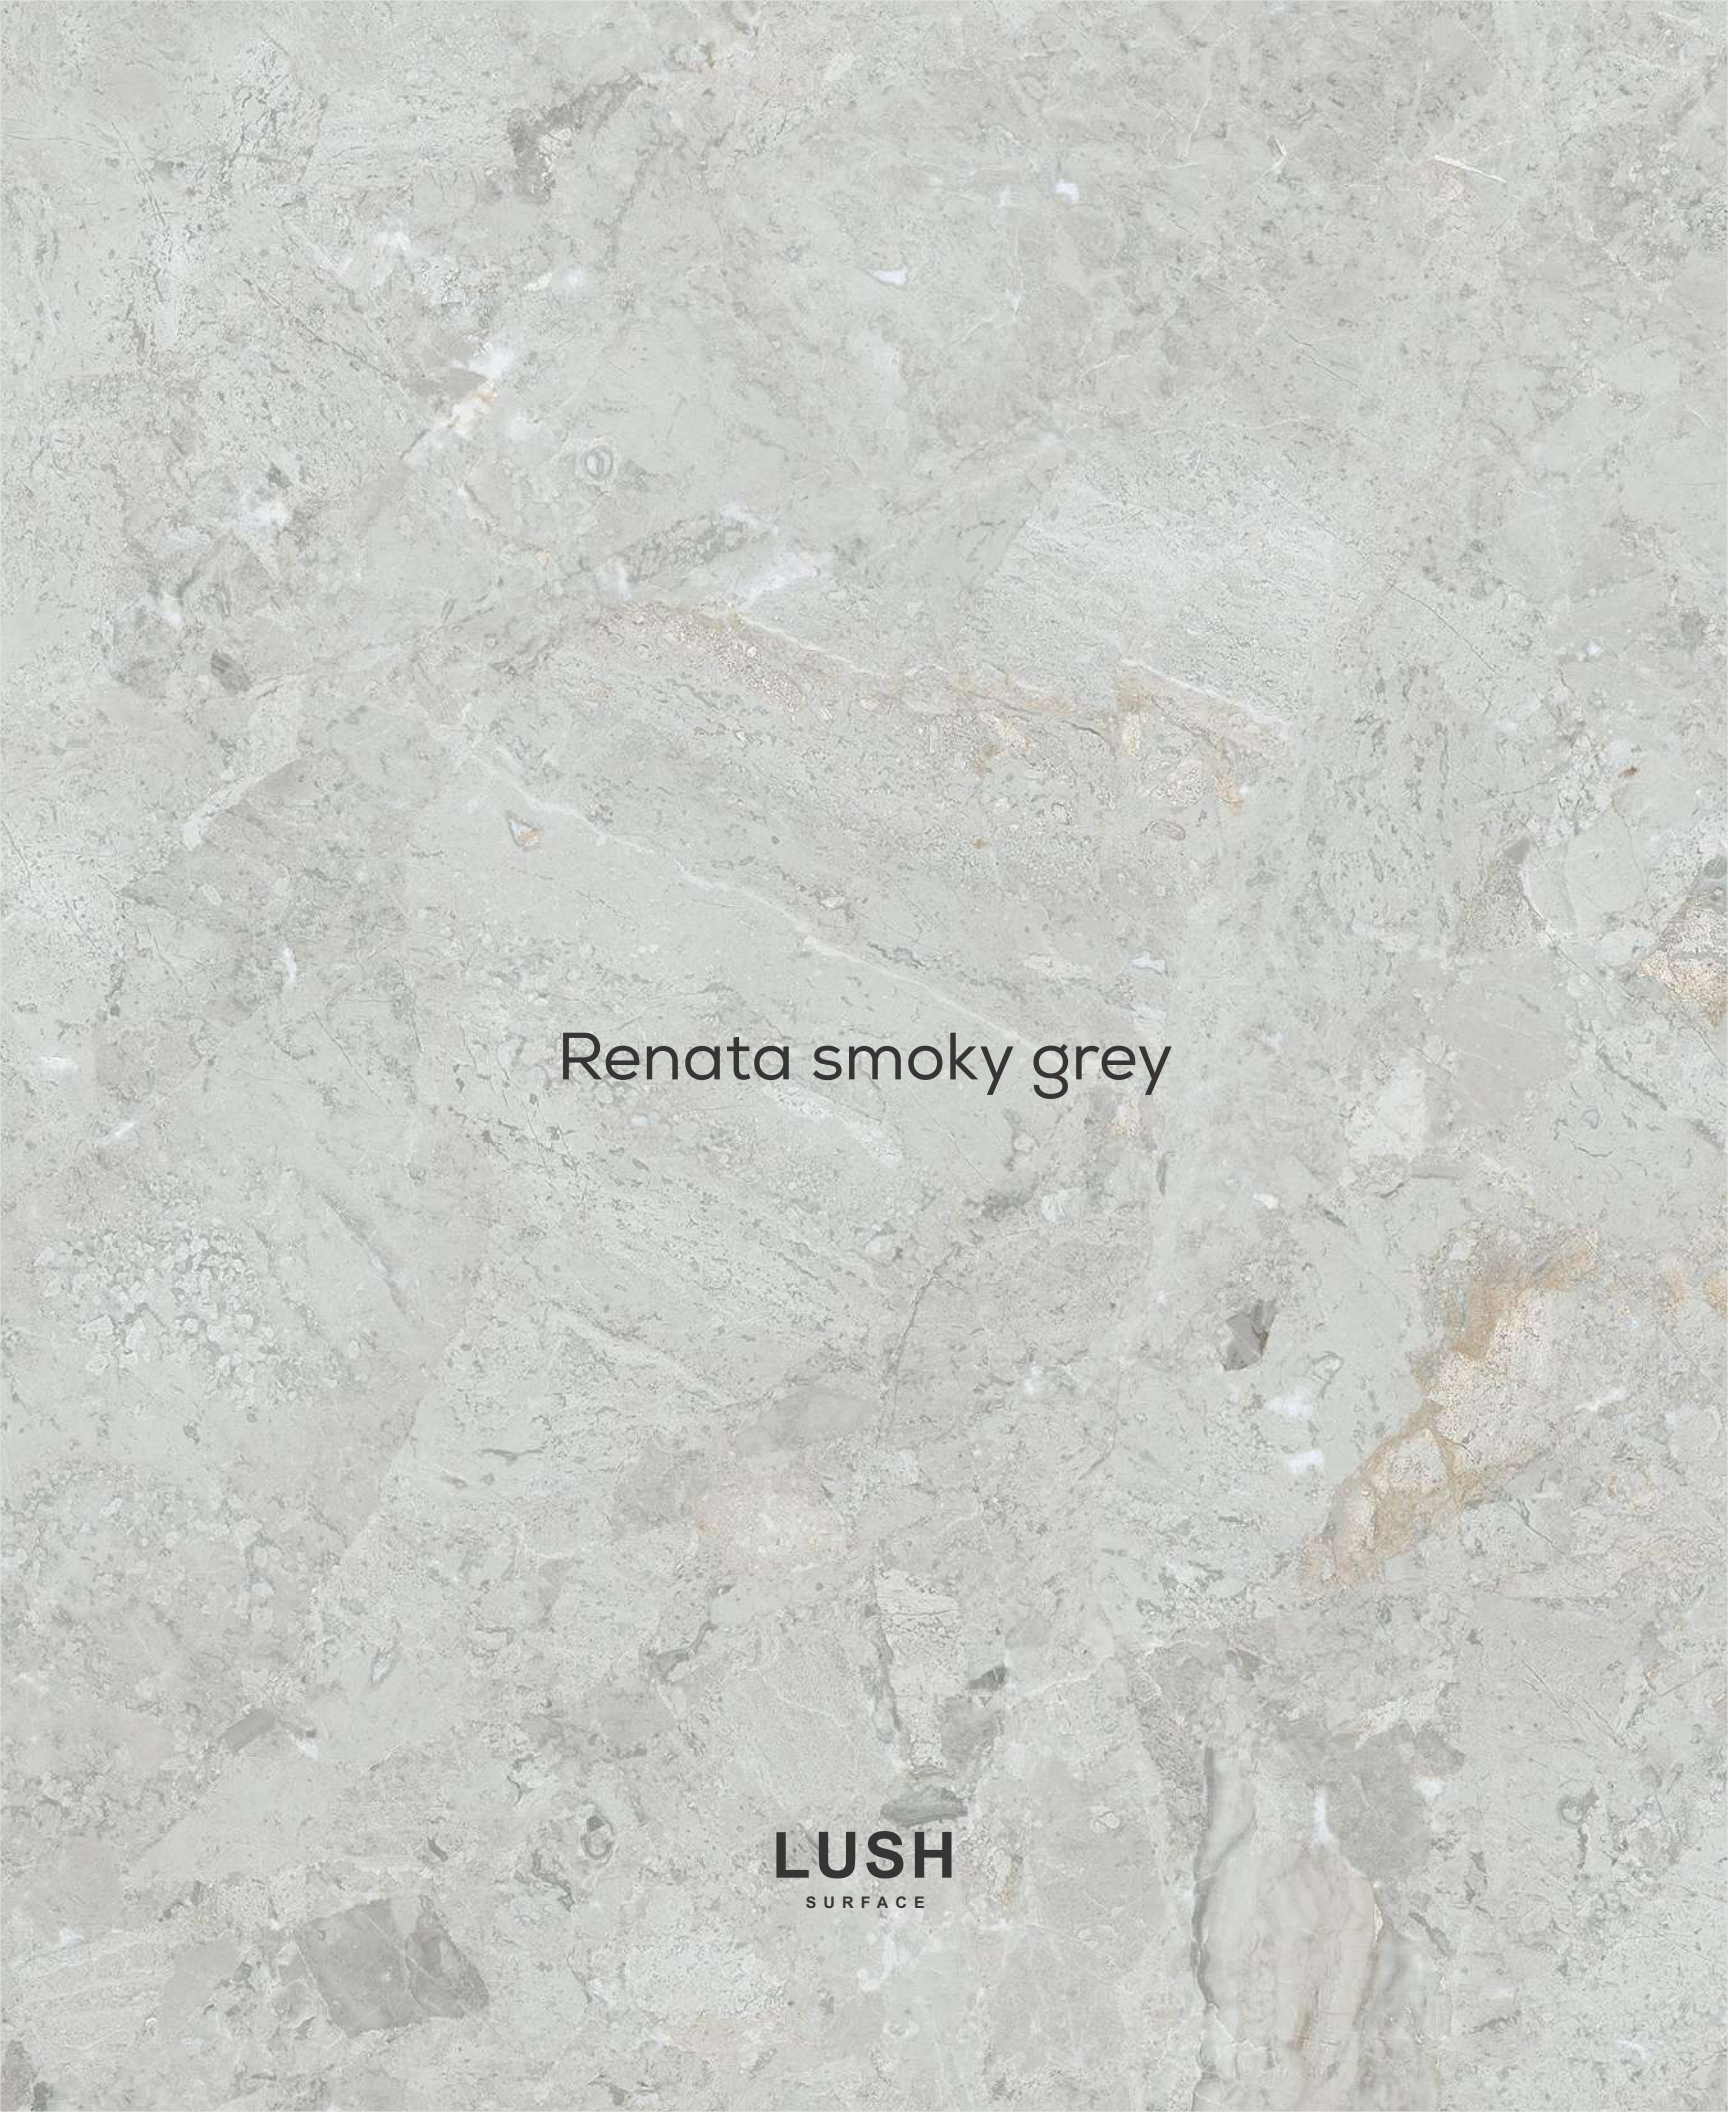

Renata smoky grey

LUSH
SURFACE

RENATA SMOKY GREY

8 - Random Faces