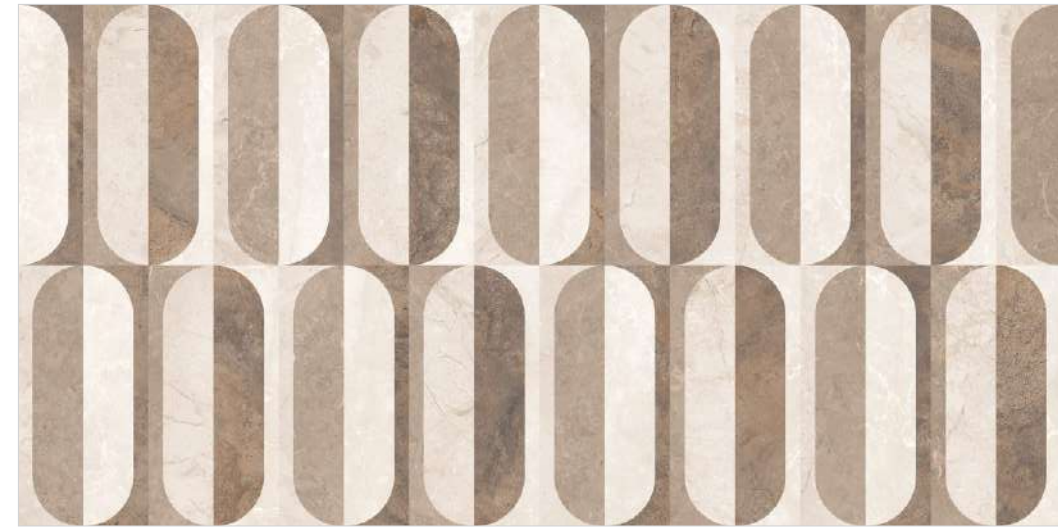

Surface

Lush Plus

600x1200mm

TROPICAL IVORY DECOR

4 - Random Faces

Size

Surface

Lush Plus