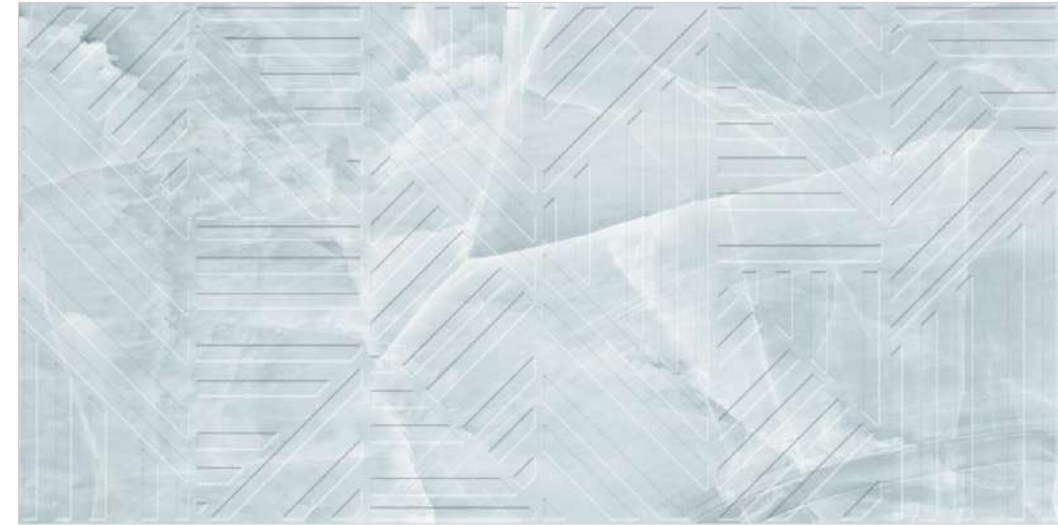

OPAL MINT BLUE DECOR

6 - Random Faces

Size

Surface

600x1200mm

Lush Plus

[← Click for the Index](#)