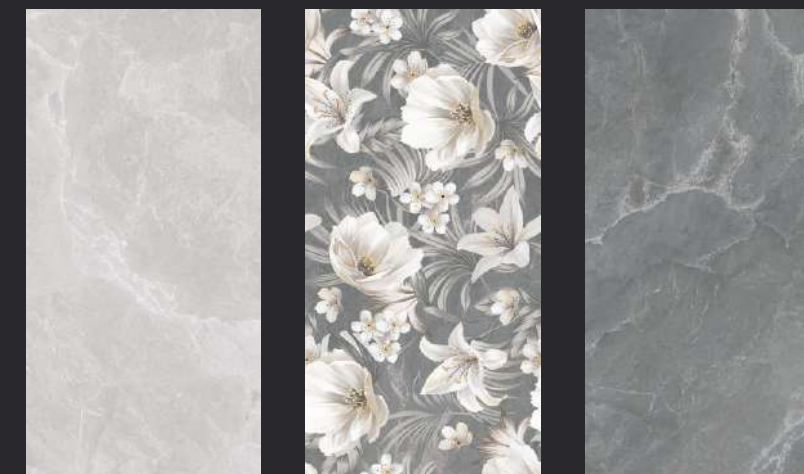

Add a touch of elegance and sophistication with these surfaces with intricate florid designs and subtle textures to create a focal point that enhances the room's aesthetic appeal.

Shower Arena

Forenz Gold & Decor
600x1200mm | Finish - Lush Plus