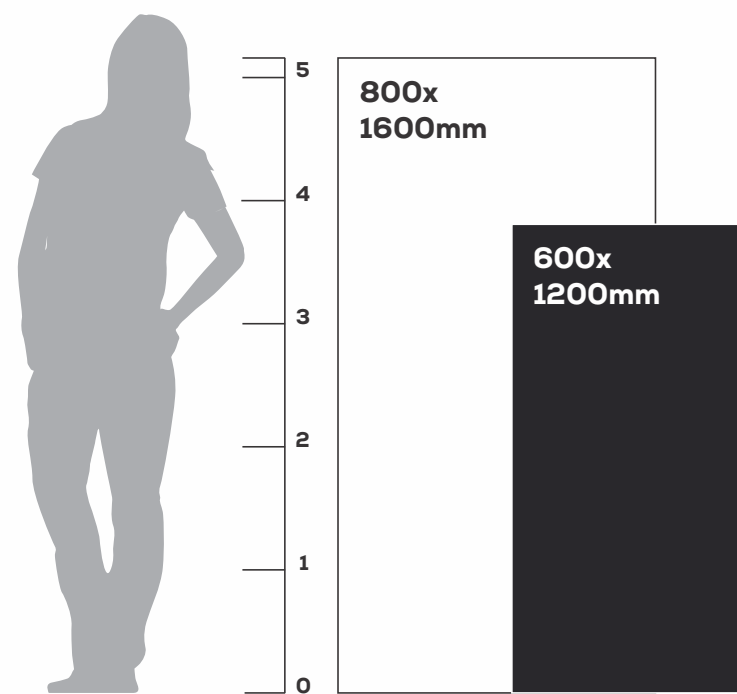

Bringing majestic allure of elegance to your space with our transformative surfaces that add magnifying beauty to your space.

Set a grandeur of excellence with our dynamic 600x1200mm & 800x1600mm surfaces that add pieces of inspiration to your space with their classic beauty and innate appearance. Crafted with precision, these surfaces have been formed to enhance the ambiance of your space.