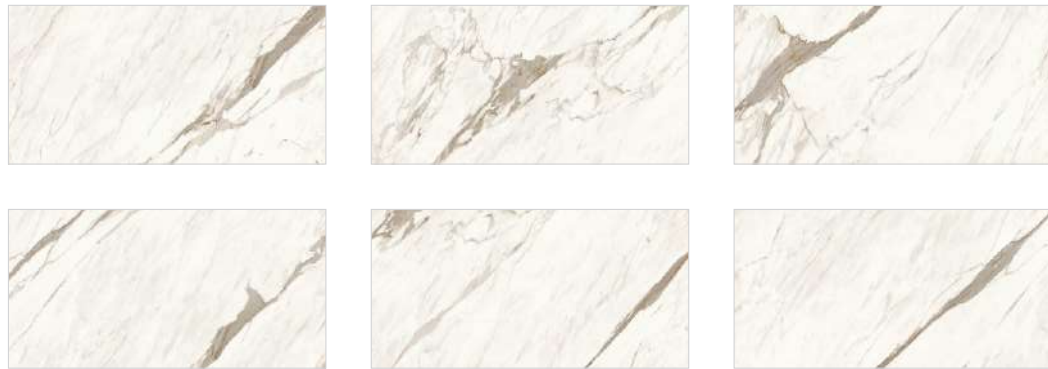

Shower Area

Calacatta Clasico & Decor
600x1200mm | Finish - Lush Plus

Calacatta Clasico
600x1200mm | Finish - Lush Plus

Click Here

[← Click for the Index](#)

CALACATTA CLASICO

6 - Random Faces

Size