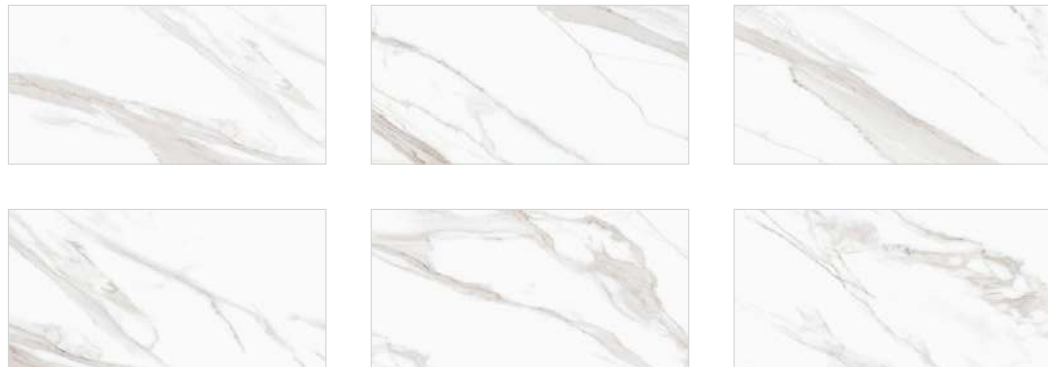

Gathering Room

Statuario Chromite Decor
600x1200mm | Finish - Lush

Statuario Chromite
600x1200mm | Finish - Lush

Click Here

[← Click for the Index](#)

STATUARIO CHROMITE

6 - Random Faces

Sizes