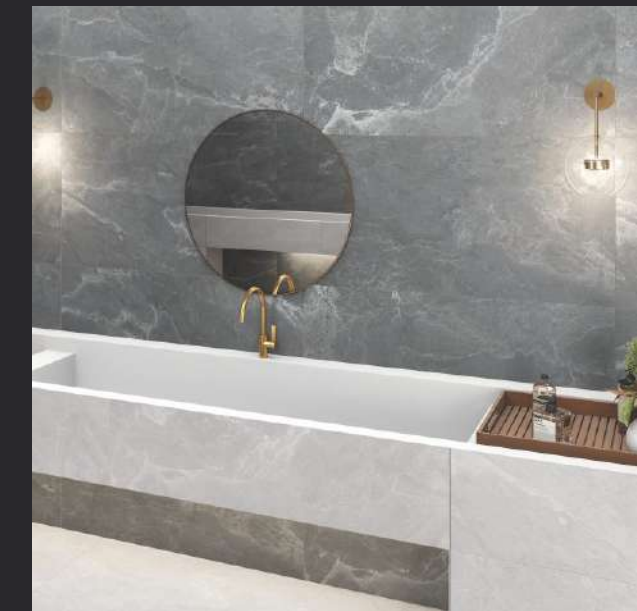

Bringing majestic allure of elegance to your space with our transformative surfaces that add magnifying beauty to your space.

Set a grandeur of excellence with our dynamic 600x1200mm & 800x1600mm surfaces that add pieces of inspiration to your space with their classic beauty and innate appearance. Crafted with precision, these surfaces have been formed to enhance the ambiance of your space.