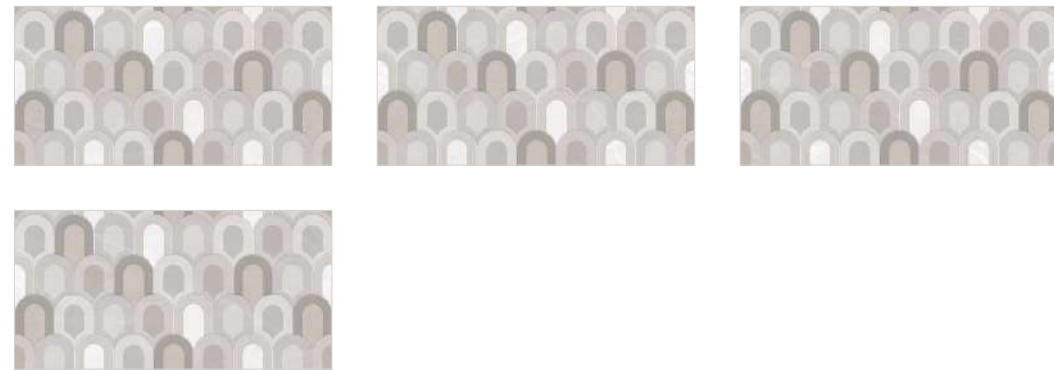

Surface

800x1600mm
Random - 5

600x1200mm
Random - 8

Lush Plus

ONYX ULTRA DECOR

4 - Random Faces

Size

Surface