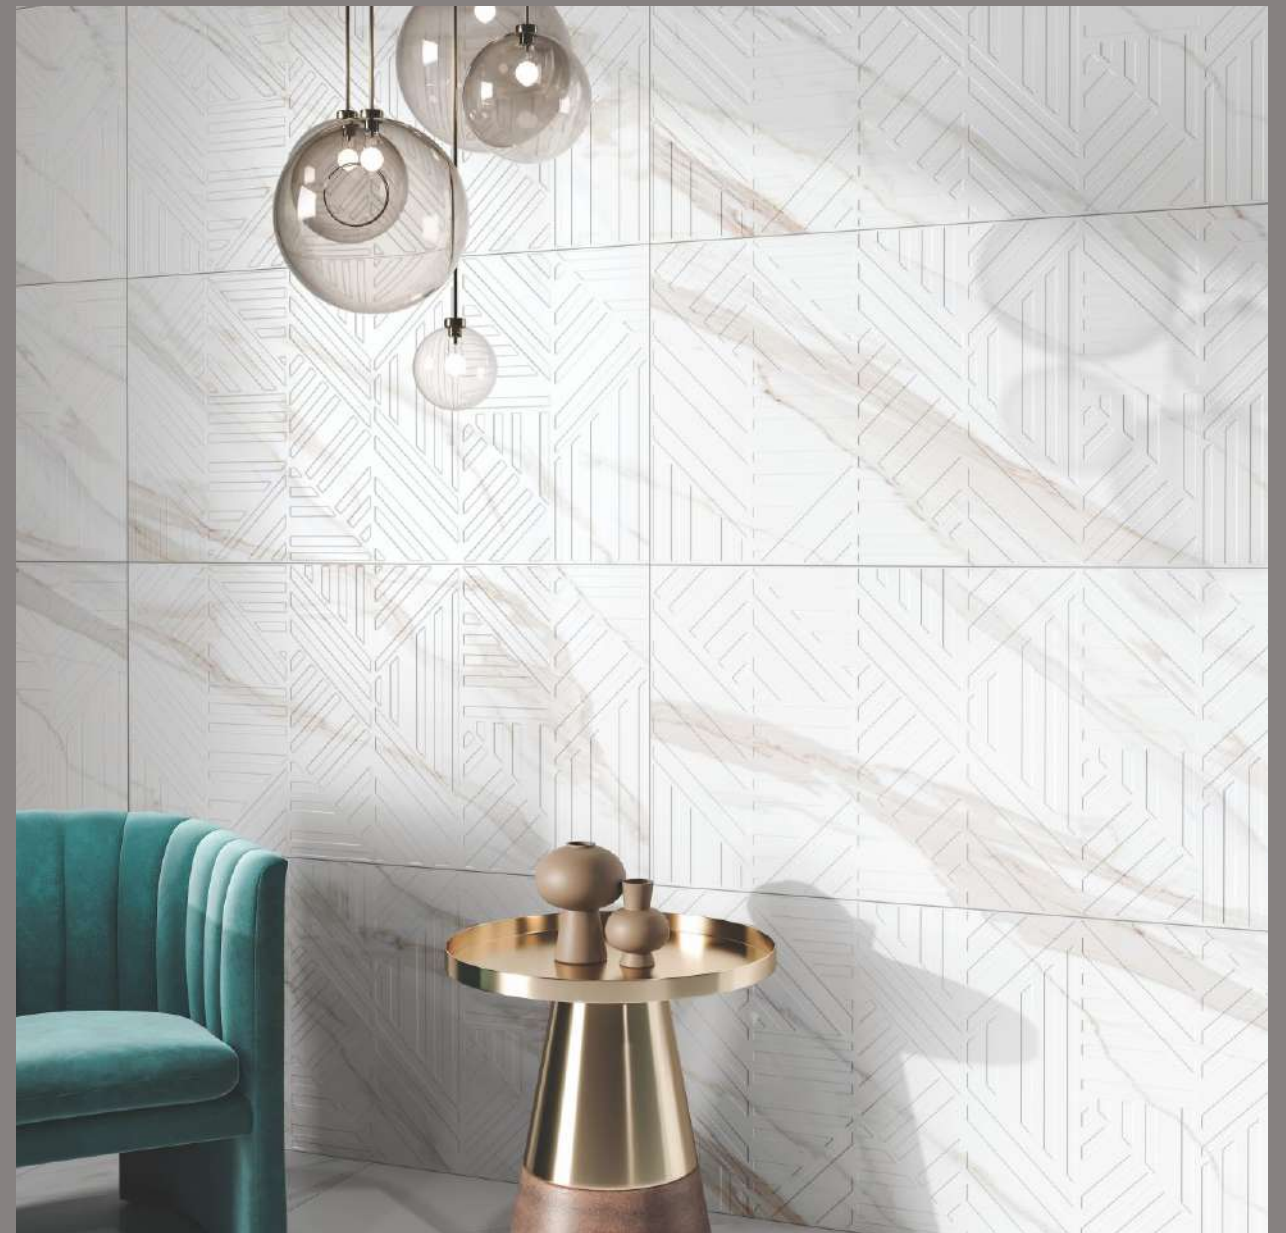

[← Click for the Index](#)

Statuario Chromite Decor
600x1200mm | Finish - Lush

Statuario Chromite
600x1200mm | Finish - Lush

Gathering Room

Click for the Index

In a gathering room, a smooth, non-reflective surface plays a crucial role in fostering a warm and inviting atmosphere. This type of surface is not only easy to clean and maintain but also helps to reduce glare, creating a comfortable environment for socializing and relaxing.