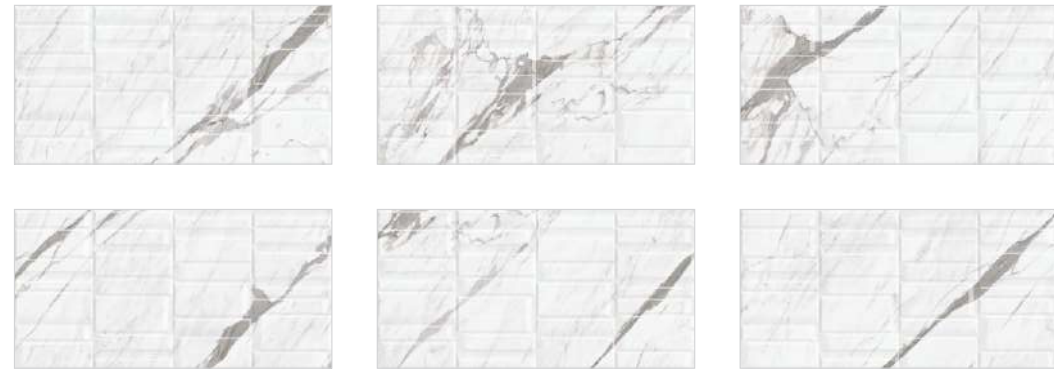

Size

Surface

Lush Plus

600x1200mm

CALACATTA GREY DECOR

6 - Random Faces